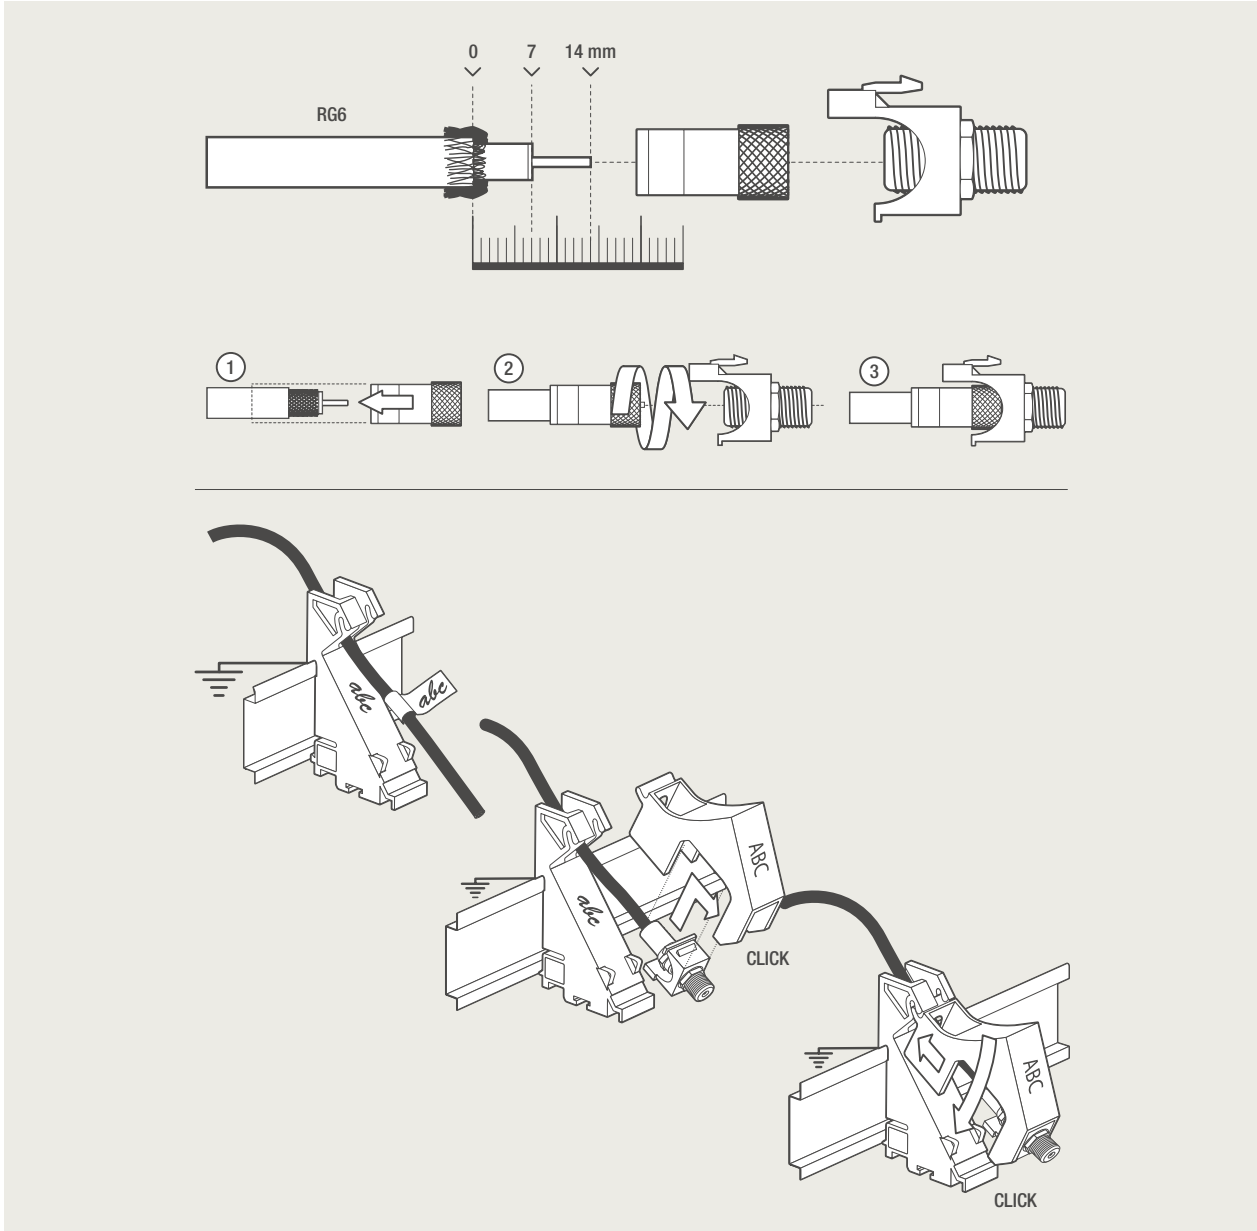

650-16910 Coax F-connector TV + SAT (RG6)